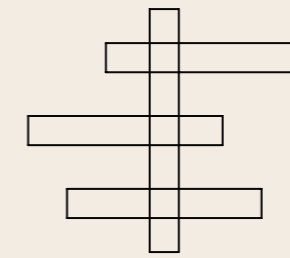

PRODUCT DETAILS

CAOZITOU
BENCH

长度

**HOW TO SET-UP
YOUR
CAOZITOU
BENCH**

如何搭建你的草字头长凳

2

BOOTS

支撑脚

**THERE ARE FOUR
PIECES OF COMPO-
NENTS OF EACH
CAOZITOU BENCH'S
BOOT**

每一个草字头长凳的支撑脚包含
四个零件

**THE ASSEMBLED
BOOT PRESENTS
INTERESTING
AND VARIOUS
COMPOSITIONS
FROM DIFFER-
ENT VIEWS**

组合完成的支撑脚在不同视
角下支撑脚呈现出丰富错落
的形态