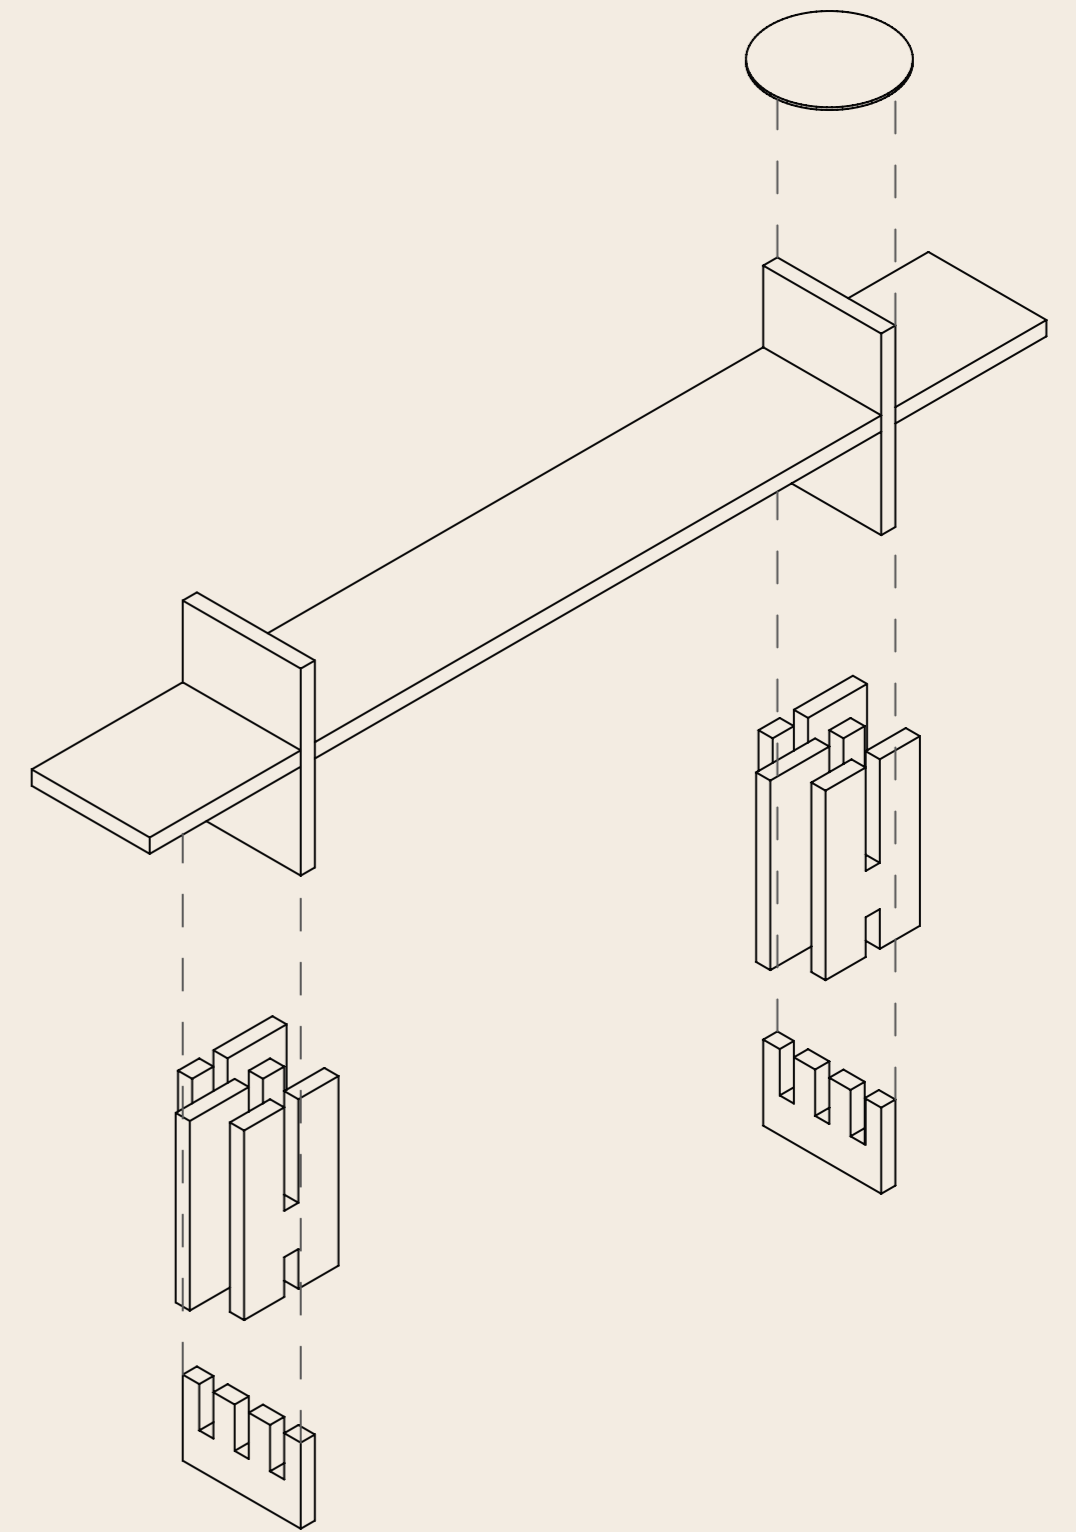

PRODUCT DETAILS

CAOZITOU
BENCH

长度

**HOW TO SET-UP
YOUR
CAOZITOU
BENCH**

如何搭建你的草字头长凳

2

BOOTS

支撑脚

**THERE ARE FOUR
PIECES OF COMPO-
NENTS OF EACH
CAOZITOU BENCH'S
BOOT**

每一个草字头长凳的支撑脚包含
四个零件

**THE ASSEMBLED
BOOT PRESENTS
INTERESTING
AND VARIOUS
COMPOSITIONS
FROM DIFFER-
ENT VIEWS**

组合完成的支撑脚在不同视
角下支撑脚呈现出丰富错落
的形态

**YOU CAN SET-UP
IT FREELY AND
EASILY ACCORD-
ING TO YOUR
OWN PREFER-
ENCE**

你可以根据自己的喜好灵活
自由地组合它们